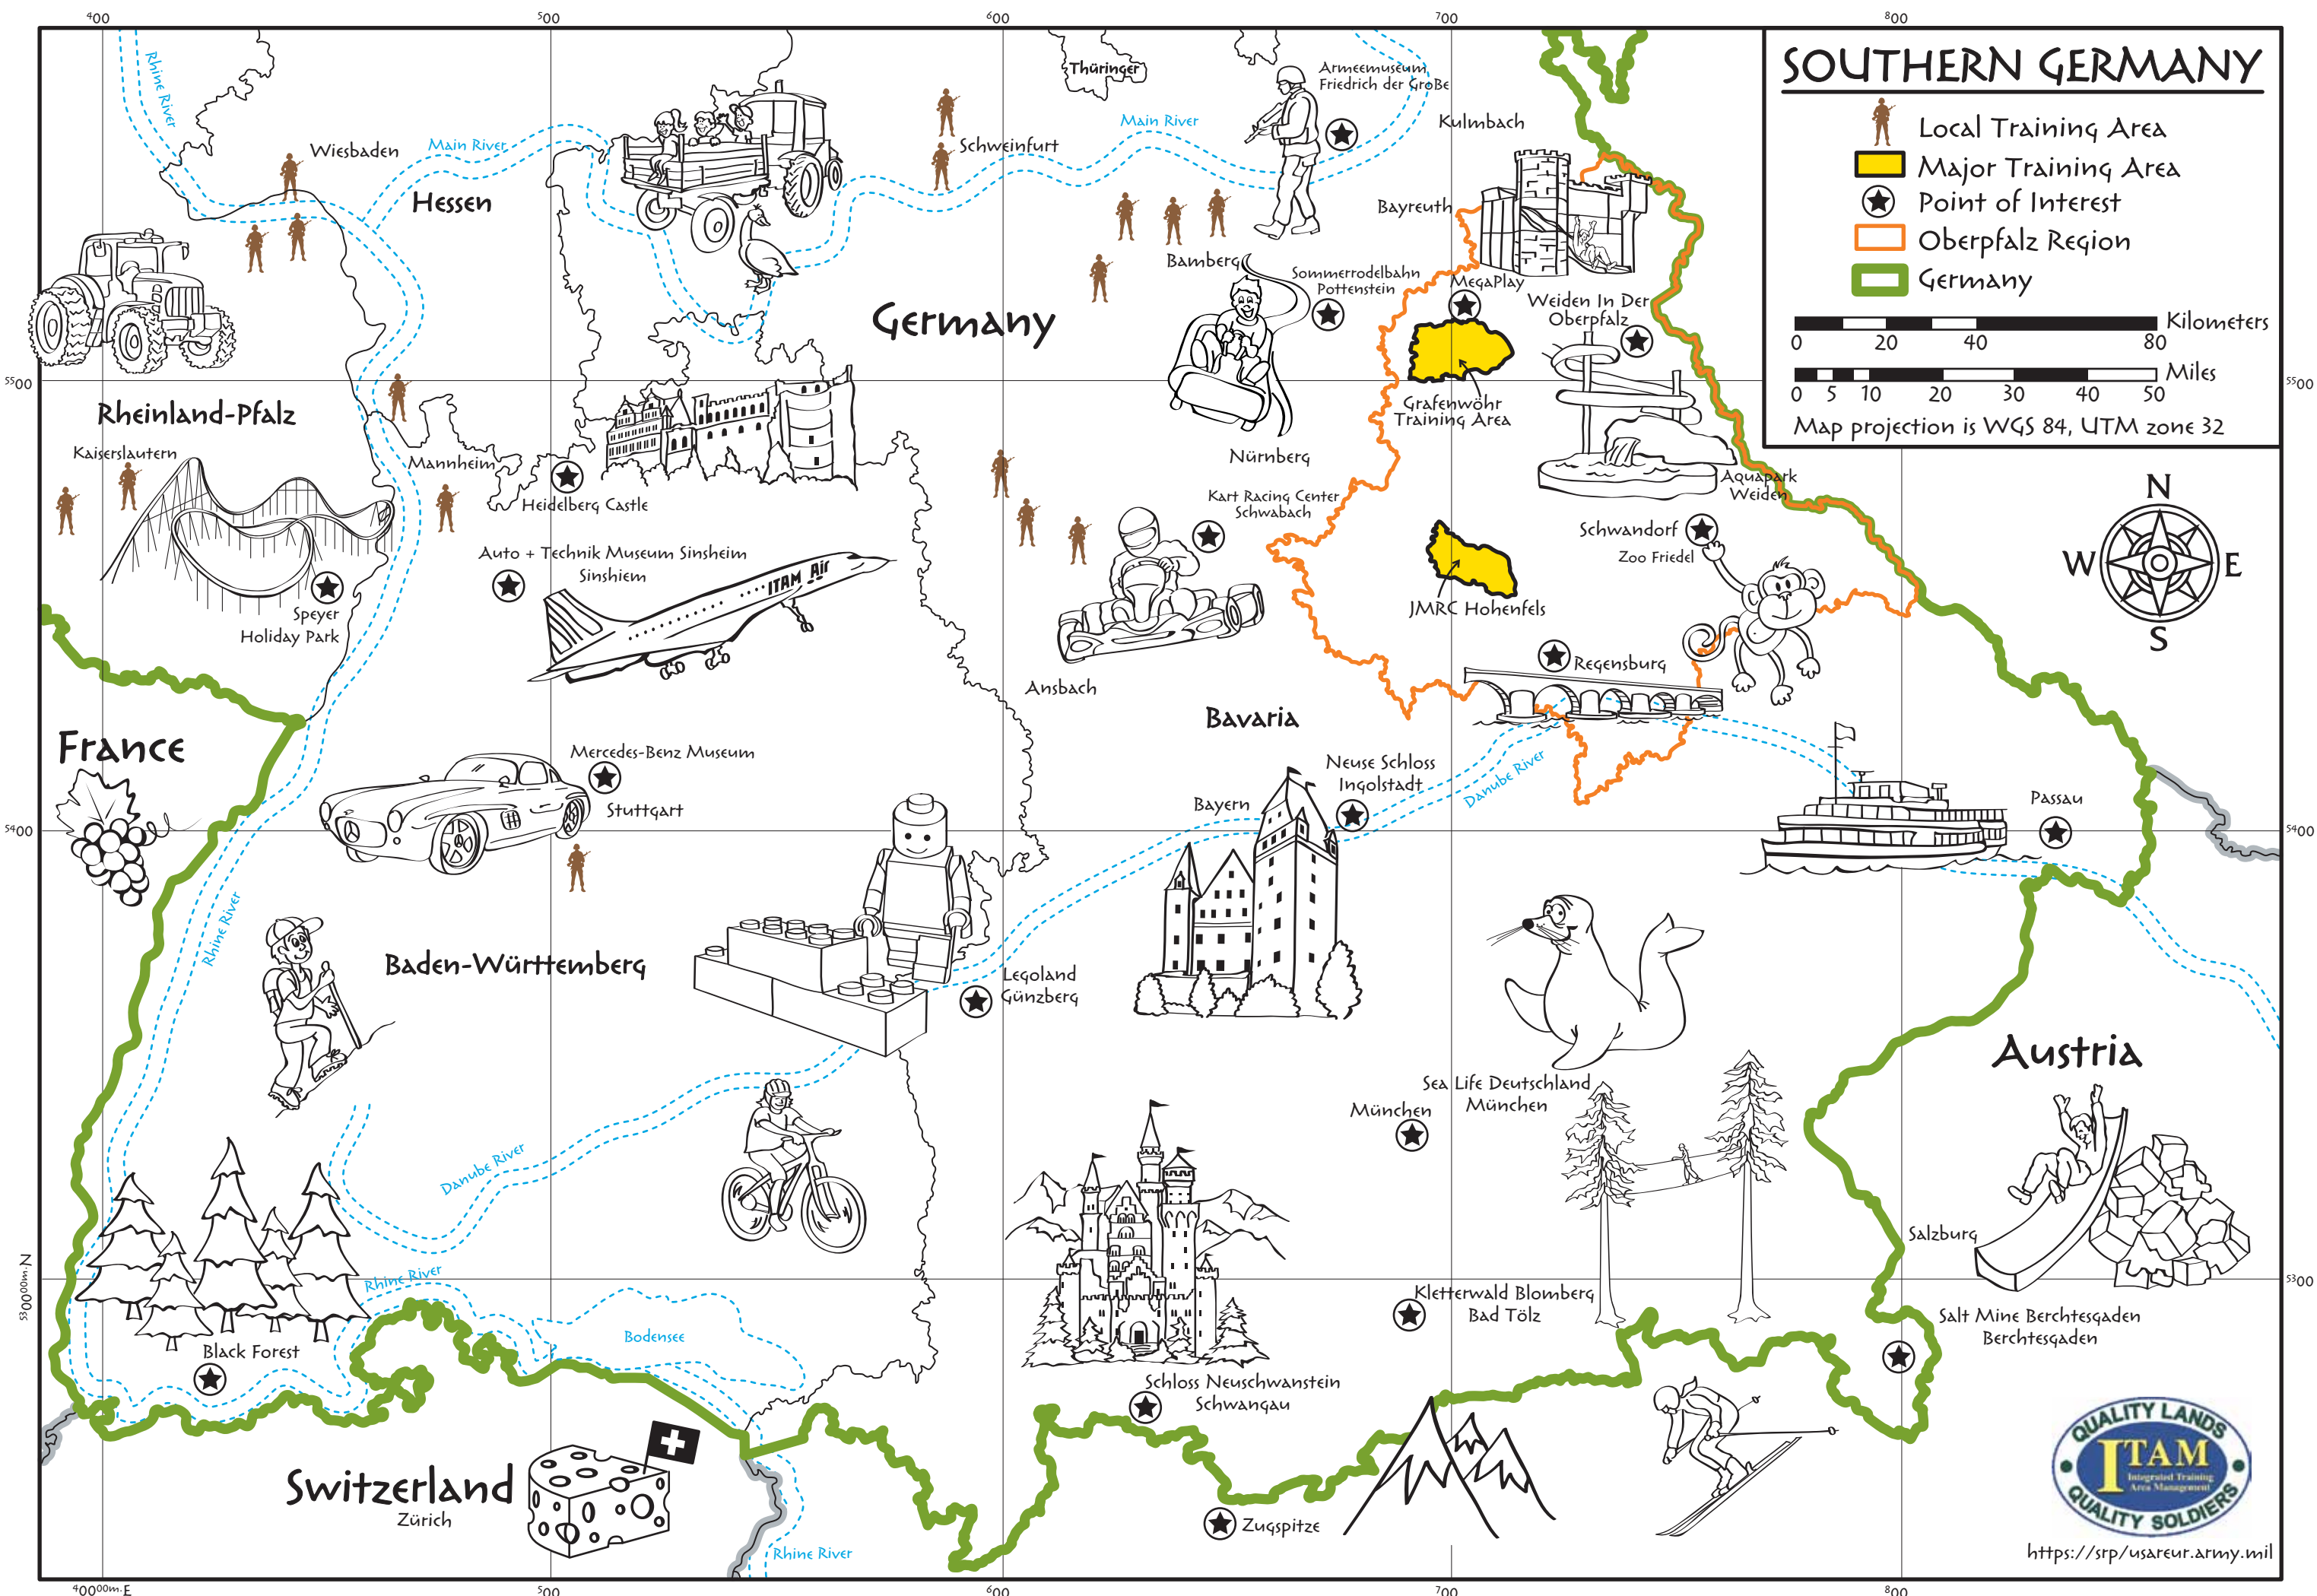

SOUTHERN GERMANY

-  Local Training Area
-  Major Training Area
-  Point of Interest
-  Oberpfalz Region
-  Germany

<https://srp/usareur.army.mil>

For specific locations and information on places of interest indicated please search the web.